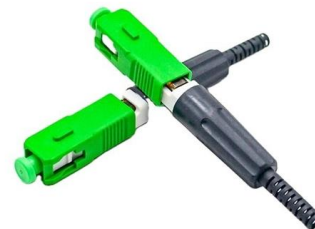

LC/UPC Duplex SM Fiber Optic Adapter

By linking two connectors precisely, fiber optic adapters allow the light sources to be transmitted at most and lower the loss as much as possible. At the same time,

[Contact Us](#)