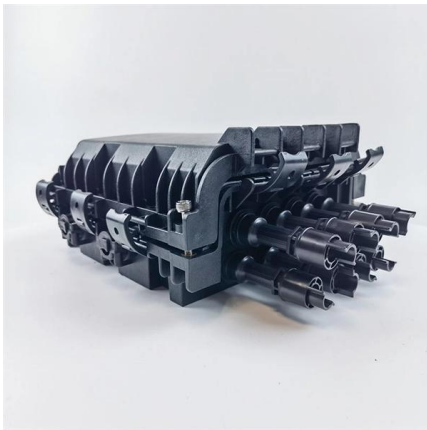

FIBER OPTIC ADAPTER SM LC/UPC DUPLEX

The adapter housing is created from a very durable plastic, has a flange (flanges) with screw holes and a standard latch. The precision of the ceramic sleeve

[Contact Us](#)

50 PCS LC-UPC to LC-UPC Duplex Fiber Optical Couplers with Panel

50 PCS LC-UPC to LC-UPC Duplex Fiber Optical Couplers with Panel Mounting Wing Price: US $39.91 Product Listing Welcome to shopping excellence Browse with confidence, leave with satisfaction

[Contact Us](#)

Panduit

Shop Panduit Fiber Optic Duplex Network Adapter products at Best Buy. Find low everyday prices and buy online for delivery or in-store pick-up. Price Match Guarantee.

[Contact Us](#)