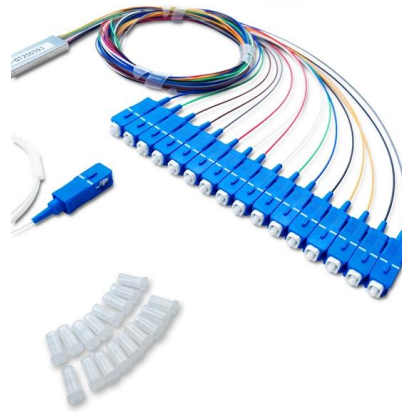

UPC Duplex Fiber Optic Adapter

UPC Duplex Fiber Optic Adapter

LC/UPC Fiber Optic Adaptor SM Duplex

It connects LC-type fiber optic connectors with a UPC (Ultra Physical Contact) polish. This adaptor ensures low insertion loss and high reliability, ideal

[Contact Us](#)

RiteAV Fiber Optic Hybrid Duplex Adapter Cable Coupler LC APC

Easily bridge equipment with different connector types using this 1FT Fiber Optic Hybrid Duplex Adapter Cable. This compact adapter provides a quick and reliable way to connect mismatched fiber optic

[Contact Us](#)

Monoprice SC-SC UPC Duplex Fiber Optic Cable

Engineered for precision, this adapter ensures the accurate alignment of transmitting and receiving optical fibers, promoting the optimal coupling of optical energy

20-Pack LC to LC UPC Duplex Singlemode Fiber Optic Adapter

SK-LINK 20-Pack LC to LC UPC Duplex Singlemode Fiber Optic Adapter, Compatible with LC UPC Fiber Patch Cords : Amazon.ca: Industrial & Scientific About this item Wide Compatibility: