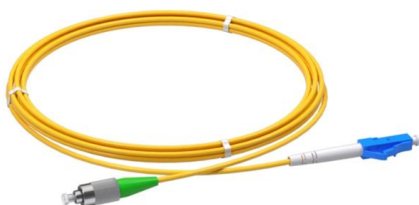

[Contact Us](#)

RiteAV Fiber Optic Hybrid Duplex Adapter Cable Coupler LC APC

Easily bridge equipment with different connector types using this 1FT Fiber Optic Hybrid Duplex Adapter Cable. This compact adapter provides a quick and reliable way to connect mismatched fiber optic

[Contact Us](#)

Durable and Secure Metal Screws

FC/UPC

FC/UPC - FC/UPC 3mm Duplex Singlemode Patch Cord 1 meter, 3 meter, 5 meter, and 10 meter Patch Cords, Cable Assemblies and Pigtails PRO offers a wide variety of standard fiber optic patch cords

[Contact Us](#)

Lc To Lc Coupler, Single Mode Lc Fiber Coupler, Lc/upc Duplex Adapter

Buy STARTECH Lc To Lc Coupler, Single Mode Lc Fiber Coupler, Lc/upc Duplex Adapter, Fiber Optic Lc Coupler For Patch Panel (LCLCSMCOUPLER) with fast shipping and top-rated customer

[Contact Us](#)

FC/UPC

FC/UPC - ST/UPC 3mm Duplex Singlemode Patch Cord 1 meter, 3 meter, 5 meter, and 10 meter Patch Cords, Cable Assemblies and Pigtails PRO offers a wide variety of standard fiber optic patch cords