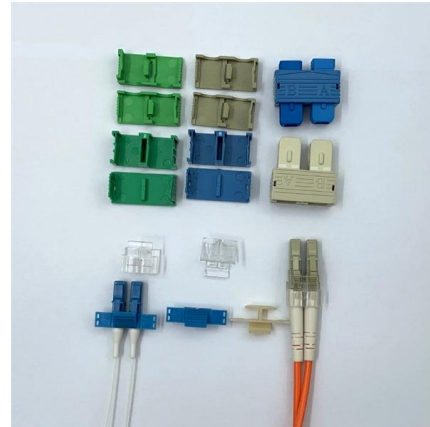

Best Practice Guide to Cable Ladder and Cable Tray Systems

This guide covers cable ladder systems, cable tray systems, channel support systems and associated supports intended for the support and accommodation of cables and possibly other electrical

[Contact Us](#)

Cable management

Having manufactured the Swifts cable tray and ladder and Salamandre trunking ranges in the UK for decades, we have local expertise and can respond to bespoke requirements quickly and efficiently.

[Contact Us](#)

Cable Trays

Heavy Duty Cable Tray Systems Heavy duty cable trays and cable ladders are manufactured from pre-galvanized or hot-dipped galvanized sheet metal,

[Contact Us](#)