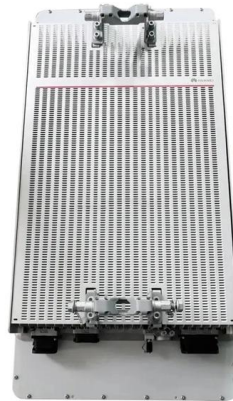

The Ultimate Guide: Unistrut Cable Tray

Ep.1 - Weekly product training, this week we cover Unistrut Cable Tray with Roy Harmer. Cable trays are mechanical support systems that can support electrical cables used for power distribution,

[Contact Us](#)

U Shaped Steel Cable Runway Tray Cable Ladder

As one of the leading u shaped steel cable runway tray cable ladder manufacturers and suppliers in China, we warmly welcome you to wholesale bulk cheap u

[Contact Us](#)