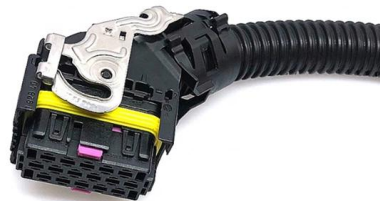

Cable Management Support Systems

Cable Clamps and Mechanical Support Systems: Components like U profiles, brackets, dowels, connection elements, and beam clamps are ideal for securely

[Contact Us](#)