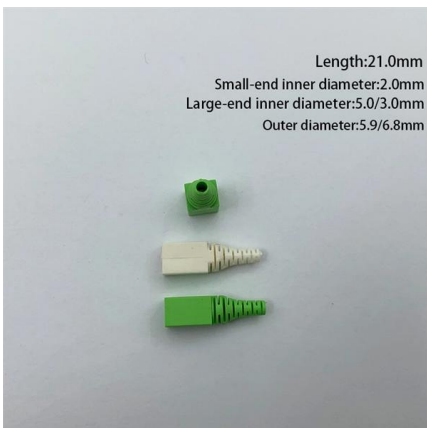

CHANNEL "U" SUPPORT : SUHHAN Industry Co.,Ltd.

strong, fast, economical, adjustable for all framing uses and standardizing all joints. (1) Spring nut is inserted anyu0002where along continuous slot. Rounded nut

[Contact Us](#)