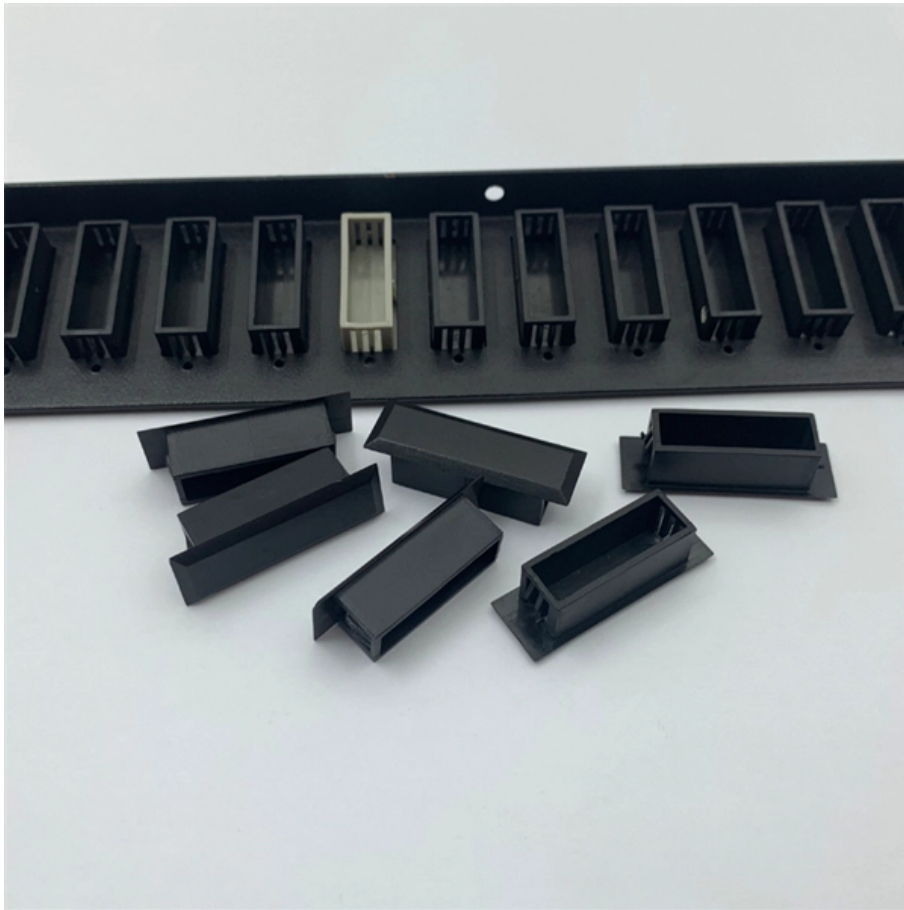

Two Hundred Bridge Tray Funnel

Two Hundred Bridge Tray Funnels

Pipe Bridges , Pre-engineered Modular Pipe Rack

Bridge Brothers offers a one rack, two rack, and three rack model. These pre-engineered modular pipe racks are all precision-manufactured in a shop to

[Contact Us](#)

Wirthco 23080 40092 Funnel King Drip Tray

Wirthco 23080 40092 Funnel King Drip Tray - Black Plastic 22" X 22"X 1.5" - Perfect For Mini Fridges, Air Conditioners, Appliances And Machinery (2) - The Twister Group, low prices, quick shipping,

Tee funnel cable tray Outlet funnels for cable trays are formed parts for safe, organized, and material-friendly cable routing. They create a defined transition from the cable tray downward, to the side, or