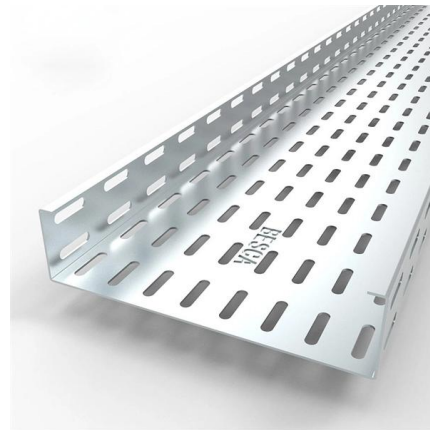

FTTH distribution boxes 4, 8, 16, 24, 36 or 48 ports

Premium-Line FTTH distribution box is aim designed for multi-purpose applications in FTTH projects. Read more here!

[Contact Us](#)

96 Cores Fiber Optic Distribution Box

The SJ-ODB-96-SMC fiber optic distribution box is a high-capacity, versatile solution designed for efficient management and distribution of fiber optic cables in various

[Contact Us](#)

ODF 72 Cores Rack-Mount Fiber Optic Distribution Frame

ODF 72 Cores Rack-mount Fiber Optic Distribution Frame Rack-mount Fiber Optic Distribution Frame is modular design with drawable trays inside and cold-rolled

[Contact Us](#)