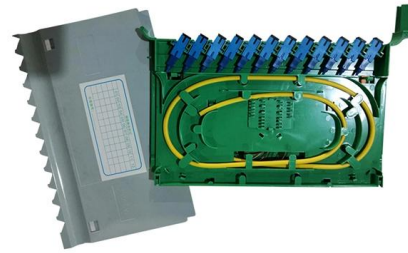

CABLE LAddEr TrAY

Cable Support Systems are well designed to provide necessary support for cable trays, cable ladders and trunkings. Cable supports are manufactured according to common standards from high quality

[Contact Us](#)

Contact Us

For datasheets, pricing, or custom fiber access solutions, please visit:
<https://frindel.es>