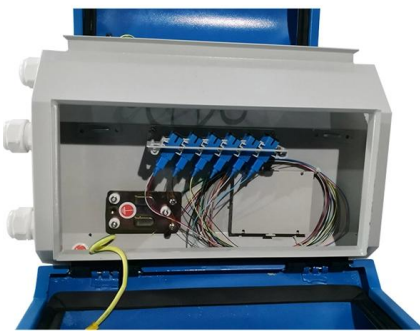

Electrical Cable Tray , Ladder Type Cable Tray

Ramdev Steel Industries is a trusted manufacturer of electrical cable trays, specializing in high-quality ladder type cable trays for efficient cable management

[Contact Us](#)