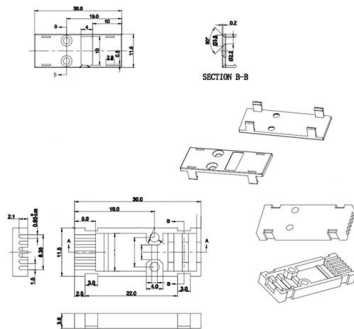

12 Ports Fiber Splitter Distribution Box for mini 1:8

The 12 cores plastic fiber optic distribution box provides a protected connection point for the feeder cable and drop cable in FTTH and FTTx networks. It integrates

[Contact Us](#)

12 Core Telecom High Quality FTTH Optical Distribution

12 Core Telecom Optical Distribution Box is a crucial component in fiber optic network infrastructures, designed to house and manage fiber optic connections.

[Contact Us](#)