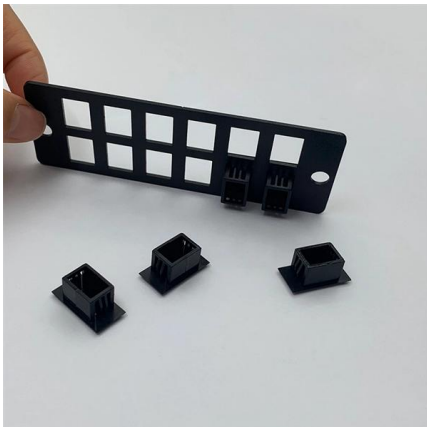

12 Core Fiber Optic Termination Box

This box is used as a termination point for the feeder cable to connect with drop cable in FTTx communication network system. It integrates fiber splicing, splitting,

[Contact Us](#)

12 Cores Fiber Optic Termination Box Optical

Provide splice connection protection of fiber cable and pigtails. Slide-N-Lock fiber optic splice tray with its opening angle above 90 degree, it is easy for installation

[Contact Us](#)

12 Core Fiber Distribution Box, 12 Port FTTH

Eardion 12 Port FTTH Fiber Distribution Box Splitter Box- Fiber Optic Terminal Junction Splitter Box with LC Fiber Cable Coupler It is suitable for optical fiber

[Contact Us](#)