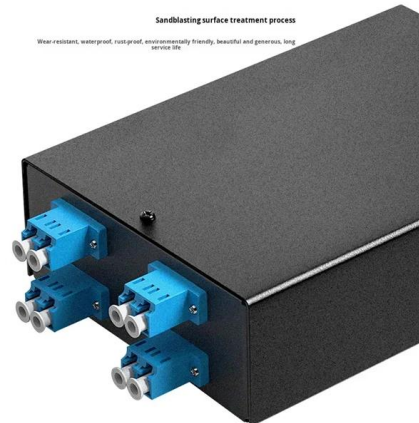

12 Cores Optical Terminal Equipment for FTTH Applications

12 Cores Optical Terminal Equipment for FTTH Applications, Find Details and Price about Fiber Optic Distribution Box 48 Ports Optical Terminal Equipment from 12 Cores Optical Terminal

[Contact Us](#)

PNGKNYOCN 12-Core FTTH Fiber Distribution Box, IP65, 12-Port

Size: 240 * 220 * 6mm, simple structure, easy to operate, the package content includes: 1x12 core FTTH optical fiber distribution box; 12 x optical fiber plugs; installation accessories It is suitable for the

[Contact Us](#)

12 Cores Fiber Optic Distribution Box-NEATEL COMMUNICATION

NEATEL's distribution box terminates outside optical cables with up to 12 fibers; it allocates 12 adapters for connecting with max 12 drop cable pigtails, it is also suitable for using with mini splitters. The box

[Contact Us](#)