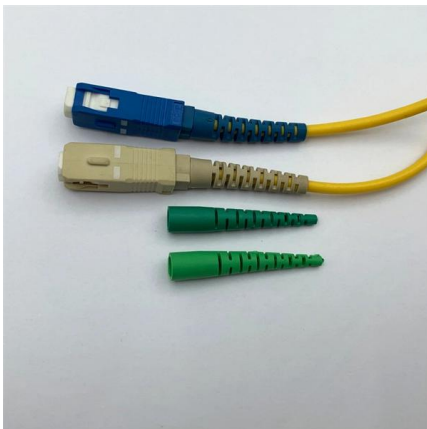

Trapezoidal Cable Tray Fixing Clip

Trapezoidal Cable Tray Fixing Clip

Mounting instructions

The mounting drawings of the screw-on cable tray systems show either perforated or unperforated cable trays. All the connectors, fittings and accessories shown can be mounted on both perforated and

[Contact Us](#)

Traysimple, Universal mounting spacer for cable trays

Universal mounting spacer designed to fit all light and medium gauge cable tray. For use when fixing cable tray to walls or floors.

[Contact Us](#)

HOLD DOWN CLIP SET

Instruction Manual: Suitable for: fixing trays on strut channel bar. Fit for: diameter of wire from 3.5mm to 6.0mm. Includes: clip x1, M6 spring nut x1, M6 bolt x1.

[Contact Us](#)

Fixings