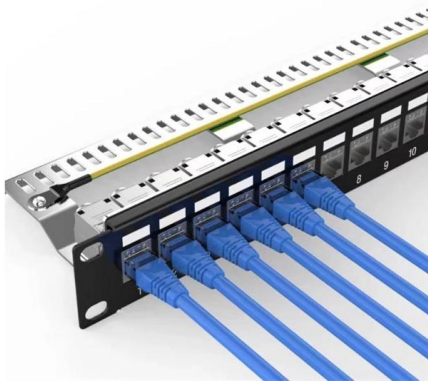

LINIAN 100mm Cable Tray Clip (1LCTC100) , CEF

Fire rated steel construction Non corrosive and weather resistant No tools required - simply locks into place by hand Quick installation, reduces labour costs

[Contact Us](#)

Developed for the quick fastening of cable tray to Gripple Universal

Developed for the quick fastening of cable tray to Gripple Universal Brackets, Fast Trak and G Brackets.

[Contact Us](#)

OBO cable trays

The versatile OBO cable tray systems stand for efficiency, stability and safety. This applies to the screw-on variants as well as the cable trays with the innovative

[Contact Us](#)