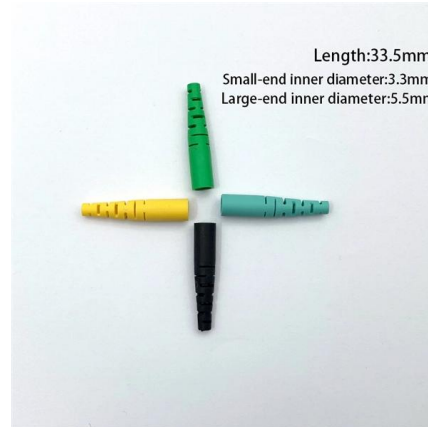

Cable Tray Accessories, Cable Tray Hangers & Support , RS

These fittings are used in conjunction with cable trays to support cables in ventilation holes, assist with directional change of piping systems, and aid cable channelling around obstacles. There are several

[Contact Us](#)

Cable Tray Clips , McMaster-Carr

Choose from our selection of cable tray clips in a wide range of styles and sizes. Same and Next Day Delivery.

[Contact Us](#)

Trapeze Hanging Clip-Black (50 Pcs) , Wire

Cablofil Wiremesh Cable Tray concept based upon performance, safety and economy; three qualities which make Cablofil Wiremesh Cable Tray system

[Contact Us](#)