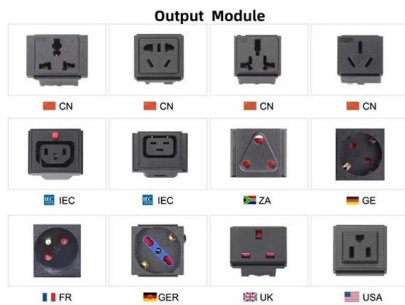

[Contact Us](#)

Why Choose Us

communication cabinet-Outdoor cabinet-Shenzhen Yitong Technology

communication cabinet Product Overview: The outdoor communication integrated power cabinet solution is designed for industries such as government, power, military, banking,

[Contact Us](#)

LinkedIn

Hier sollte eine Beschreibung angezeigt werden, diese Seite lässt dies jedoch nicht zu.

[Contact Us](#)