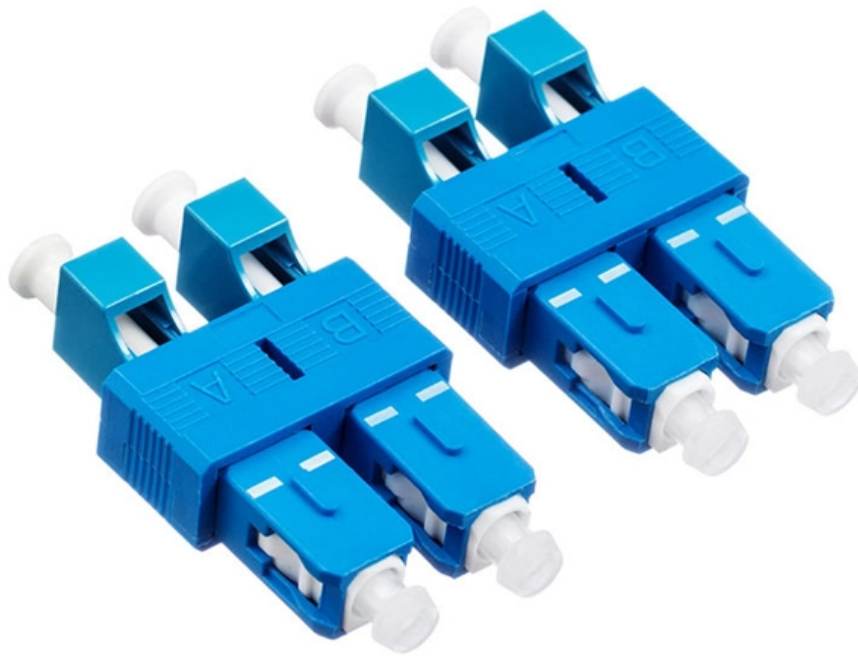

Tonga Long-Distance Cable Tray

Overview

Tonga Cable System is a system connecting with, where it connects to other international networks. It has cable landing points at Sopusu, a suburb of Nuku'alofa in Tonga . Not a metro area, not a data center cluster — a sovereign nation of roughly 105,000 people, spread across an archipelago of more than 150 islands in the South Pacific, whose international connectivity depends on a. As the name suggests, CABLE EQUIPEMENTS produces and distributes equipment for cables. eldax - The Most Powerful Systems for Industrial Installations with UL Certification Proximity to.