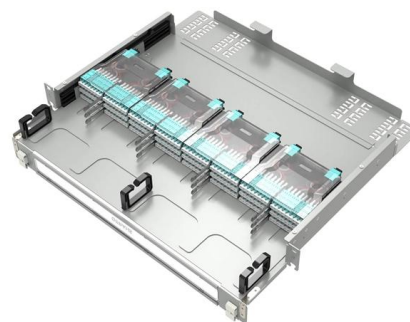

Four months offline: post-quake, many