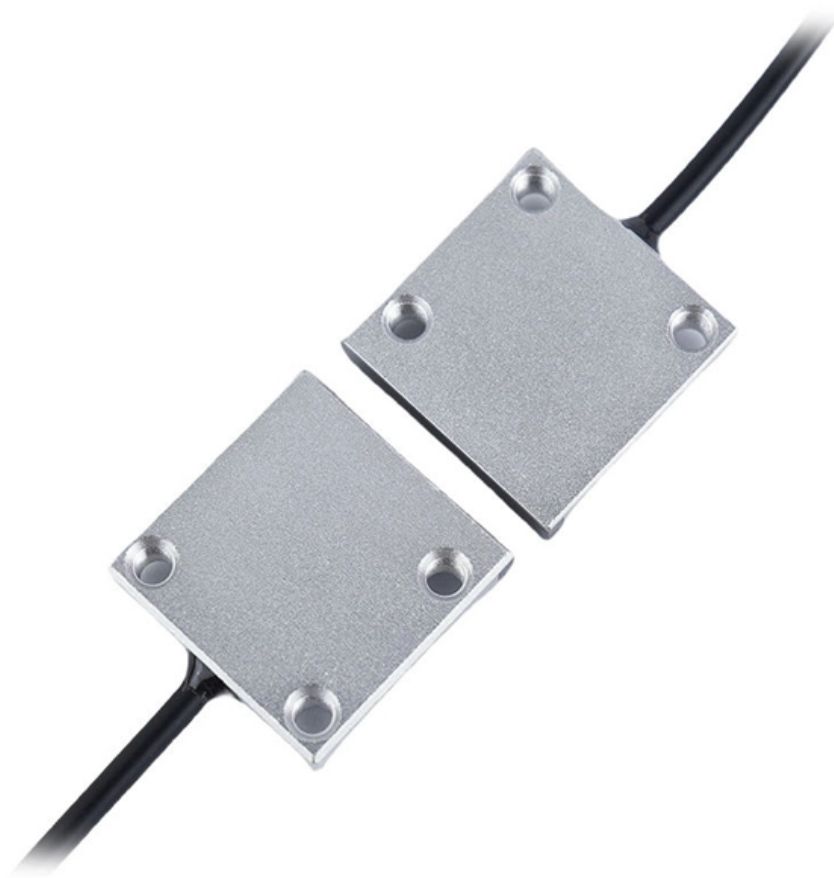

Tonga Indoor Cable Tray Project

Overview

Tonga Cable System is a system connecting with, where it connects to other international networks.

Tonga Indoor Cable Tray Project

Tonga Cable System

Tonga Cable System is a submarine fiber-optic cable system connecting Tonga with Fiji, where it connects to other international networks. It is 827 kilometres (514mi) long and was activated in 2013.

[Contact Us](#)

Tonga Cable System

Tonga Cable System is a submarine fiber-optic cable system connecting Tonga with Fiji, where it connects to other international networks. It is 827 kilometres (514 mi) long and was activated in 2013. It has cable landing points at Sopo, a suburb of Nuku'alofa in Tonga, and Suva, Fiji. The project was funded by Asian Development Bank and the World Bank. An extension of the cable to Ha'apai and Vava'u was commissioned in April 2018.