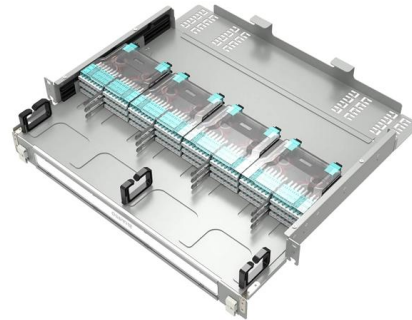

Manufacturer of GRP/FRP Pipe & Chemical Equipment

FRP trays are available in multiple configurations (ladder, solid bottom, perforated, channel, wire mesh, trough, etc.) to suit any cable management need. Unlike

[Contact Us](#)

Contact Us

For datasheets, pricing, or custom fiber access solutions, please visit:
<https://frindel.es>