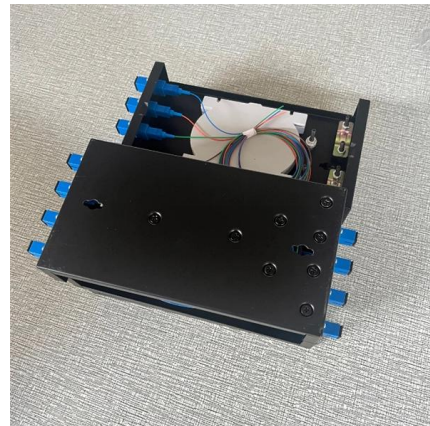

Tin-plated copper wire cable trays

Copper

Discover our selection of Copper - Tin Plated products. Our product experts are here to assist you. Get in touch with our team now.

[Contact Us](#)

Tin Plated Copper Wire Manufacturers and Suppliers,

The Tin Plated Copper wire can work up to 150 degrees Celsius. Best Tin Plated Copper Wire Manufacturers We strive to make sure to meet your needs for solid

[Contact Us](#)

Aluminium Cable Trays , EAE Electric

Aluminum Cable Trays & Ladders deliver lightweight, durable solutions. Aluminum Cable Tray manages cables, while Aluminum Cable Ladder carries heavy loads.

[Contact Us](#)