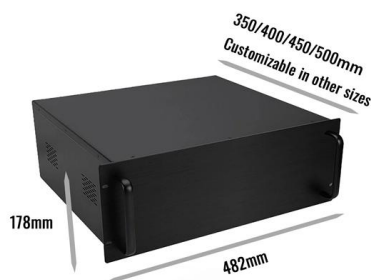

Cable Tray Technical Guide A practical guide to product selection and

Cable tray installed in a hazardous location must contain only those cables that are appropriate for this type of environment as defined in Chapter 5 of the NEC.

[Contact Us](#)

Practices for grounding and bonding of cable trays

For such installations, it is best to use an insulated conductor and to remove the insulation where bonding connections are made to the cable tray,

[Contact Us](#)

Tin-plated Copper Wire

Tin-plated Copper Wire Description Tin-plated Copper Wire provides an excellent balance of conductivity, corrosion resistance, and cost-effectiveness. It is ideal for

[Contact Us](#)