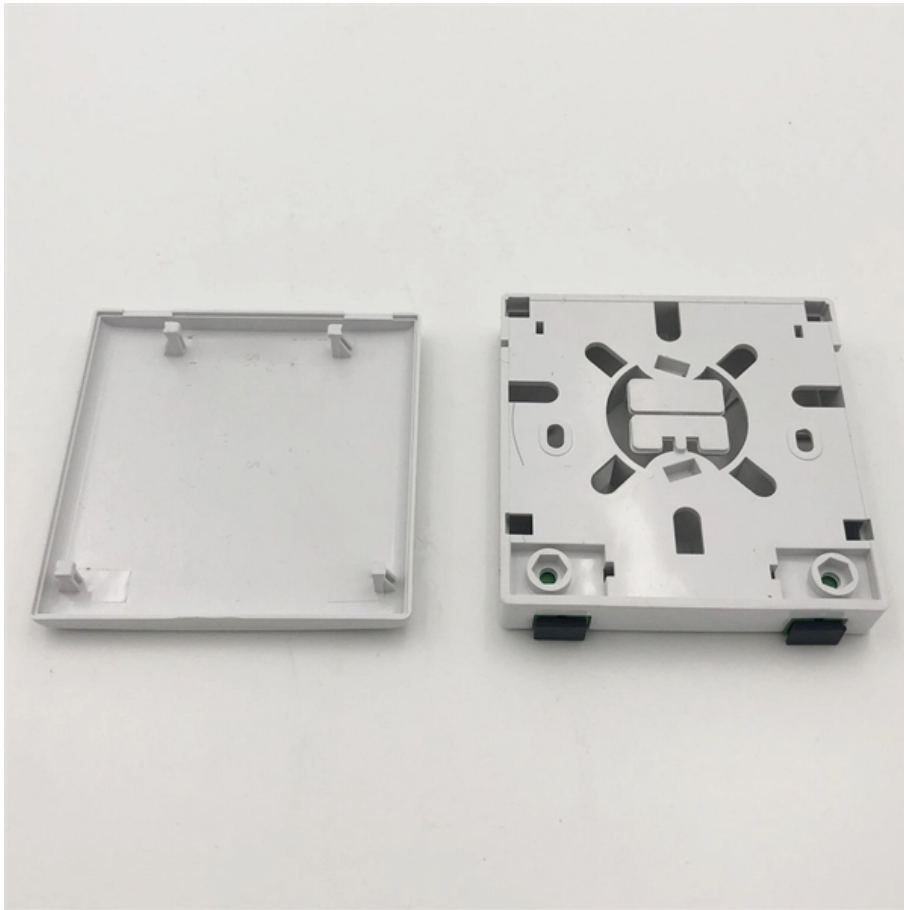

Three fiber optic access switches

Three fiber optic access switches

Fiber Optic Switches Information

Features Control signal choices for fiber optic switches include RJ-45, RS232, RS422, and TTL. Common switch features include rack mountable and LED