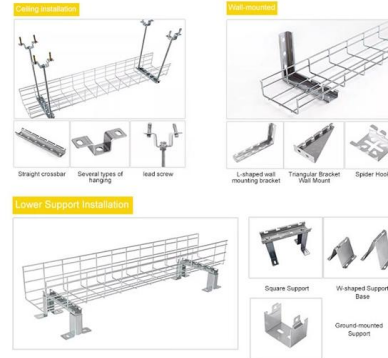

INSTALLATION METHOD

CABLE TRAY SYSTEMS GUIDE

Cable Tray Systems Guide HUBBELL Hubbell Wiring Device-Kellems and Hubbell Premise Wiring are divisions of Hubbell Incorporated, a U.S. headquartered manufacturer with over 130 years of

[Contact Us](#)

Decoding Cable Tray Support Structures: Tips and Insights

Several types of cable tray support structures can be used for different purposes and in different locations. Cable tray hanger supports are an alternative

[Contact Us](#)