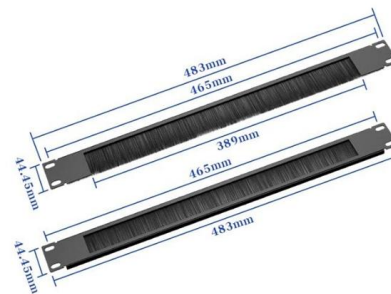

Wire and Cable Hanger Products from Legrand Cable Management

Wire and cable hangers minimize support and installation costs. Labor can be reduced by 50%. Learn more about products for smaller runs and cable drops.

[Contact Us](#)