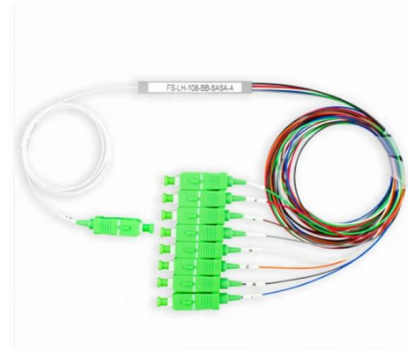

Cable Tray Support Types: Hangers, Brackets & More

Discover the main cable tray support types: wall-mounted, ceiling-hung, floor-mounted, and cantilever brackets. Learn how each suits different installations. Click to explore technical specs and best

[Contact Us](#)