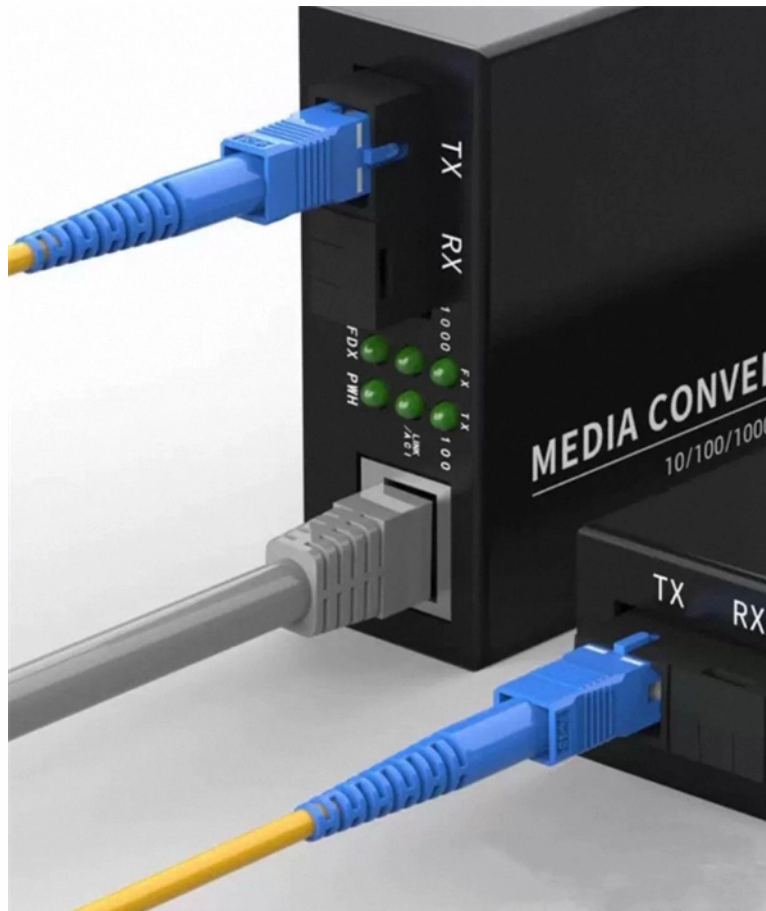

# The distribution box is placed inside the partition wall

## The distribution box is placed inside the partition wall

---

### Comprehensive Understanding of Distribution Box

A distribution box helps manage electricity in homes or workplaces. It makes sure power flows safely and efficiently to devices. Let's look at its main jobs. Power distribution and circuit management The

### What is the Internal Structure of The Distribution Box

Learn about the internal structure of a distribution box, its components, functions, and key types. Understand its role in electrical systems and safety.