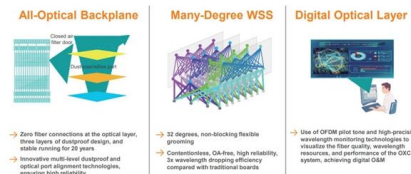

Kable Kontrol Stainless Steel Cable Tray Bulk Pack - 10

Kable Kontrol's high-quality stainless steel cable tray straight sections and accessories are the ideal solution for your cable management needs. Designed

[Contact Us](#)