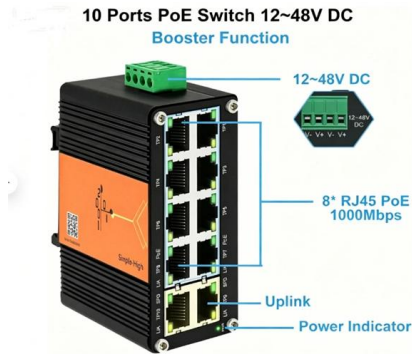

Thailand Stainless Steel Straight Cable Tray