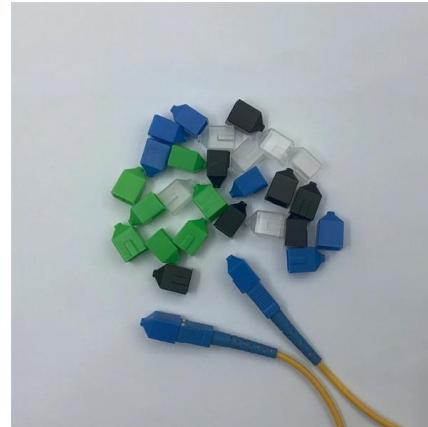

NITTO KOGYO BM (Thailand)

Type of material Hot roll mild steel sheet
Galvanized steel sheet (zinc) Aluzinc steel sheet
Stainless steel sheet Thickness of material Side
rail thickness = 2.0 mm.

[Contact Us](#)

Galvanized Cable Tray In Thailand

We, the foremost Galvanized Cable Tray Manufacturer and Supplier in Thailand, use high-grade steel and a meticulous hot-dip galvanization process to ensure our cable trays meet the highest quality

[Contact Us](#)

Stainless Steel Enclosures and Cable Management , Electrix

Hier sollte eine Beschreibung angezeigt werden, diese Seite lässt dies jedoch nicht zu.

[Contact Us](#)