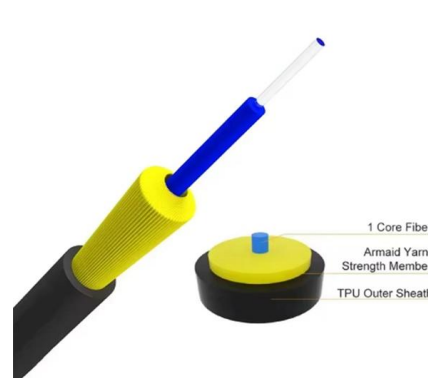

Protection Relay & Control Panels

Characteristics: Indoor panels metal enclosed, free standing, integrally designed with all necessary control, instruments, meters, protective and auxiliary relays, and

[Contact Us](#)