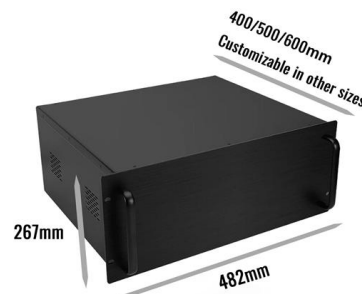

Fuse Boxes Explained , Electrical Safety First

Want to learn more about fuse boxes? Find information on the main switch, fuses and circuit breakers, and residual current devices in our handy guide.

[Contact Us](#)