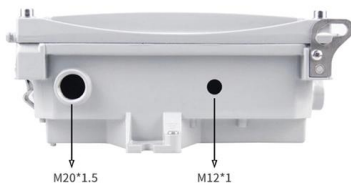

Terminal boxes , Junction boxes , Ex , Ex e , Ex d , ATEX

Safely conduct, connect and distribute energy in hazardous areas with R. STAHL's terminal boxes. We offer bespoke, custom-made terminal boxes and terminal box combinations, as well as standard

[Contact Us](#)