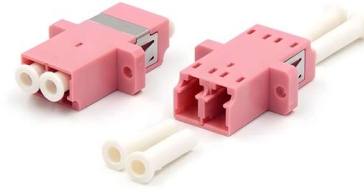

Fiber-optic-terminal-box-Fiber-Wall- Outdoor-Splice-Distri

FTTH boxes, Outdoor splitter distribution boxes, patch panels (ODF), fiber closures are available. They have been widely used for the patch cords, pigtails and splitters

[Contact Us](#)

Contact Us

For datasheets, pricing, or custom fiber access solutions, please visit:
<https://frindel.es>