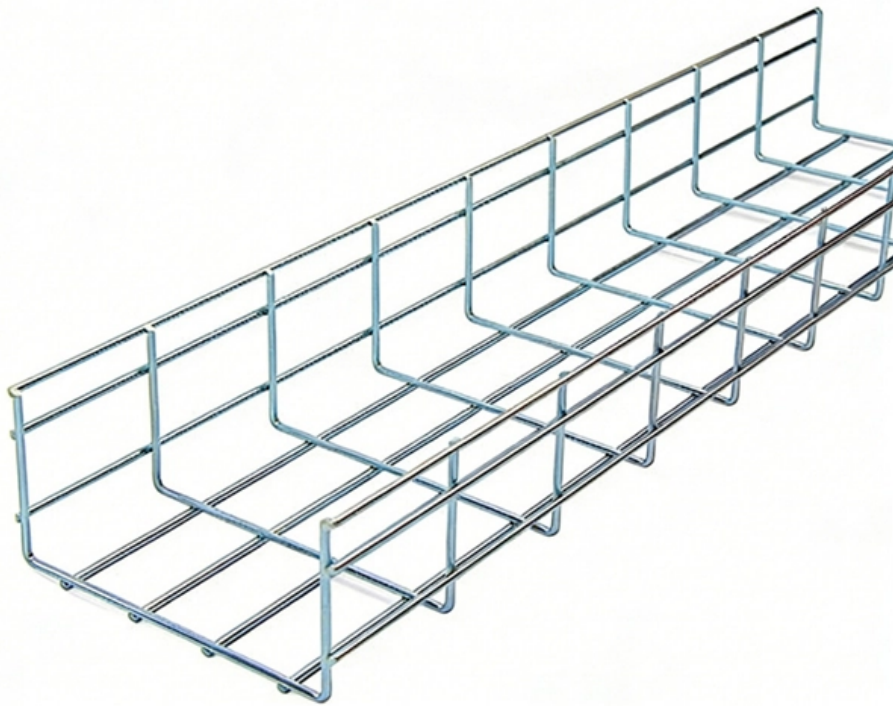

Terminal Box Fiber Optic Pigtail Kit

Terminal Box Fiber Optic Pigtail Kit

Wholesale 24 Core Pigtail OM3/OM4 Compatible , Alibaba

The telecommunications sector relies heavily on 24-core fibre optic pigtails to build and maintain robust, high-capacity network infrastructures. These pigtails are essential in central offices, distribution

[Contact Us](#)

FTTH Distribution Terminal Box, FTTH Fiber Optic

Fiber Optic Termination Box is used in the end termination of drop cables in residential buildings and villas, to fix and splice with pigtails. UnitekFiber supplies