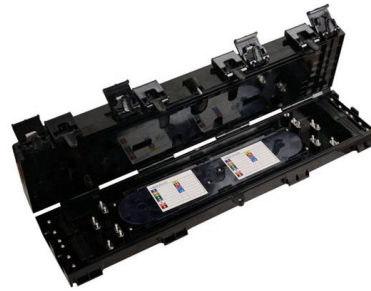

[Contact Us](#)

The difference between terminal blocks and cold-pressed terminals

Terminal blocks and cold-pressed terminals differ in function: blocks connect multiple wires, while cold-pressed terminals join single wires securely.

[Contact Us](#)

Terminal Blocks vs Cold-Pressed Terminals: Complete

Quick Answer: Terminal blocks are reusable screw-type connectors that allow multiple wire connections in panels and junction boxes, while cold