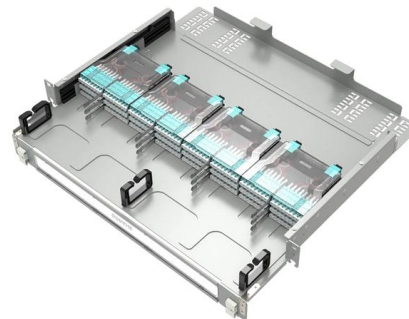

Contact Us

For datasheets, pricing, or custom fiber access solutions, please visit:
<https://frindel.es>