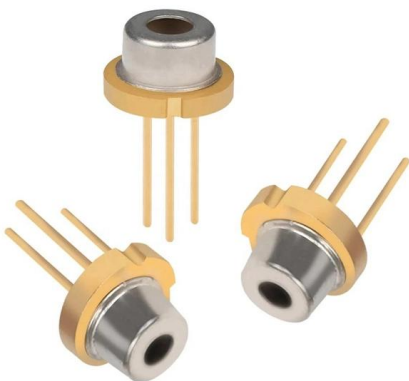

TEMPORARY POWER

o Powers additional Temporary Power Boxes, or plugs directly into Single-Phase Systems
o 14 Ga. Steel or Stainless-Steel Construction endures for years of use
o Heavy-duty, impact & flame-resistant

[Contact Us](#)