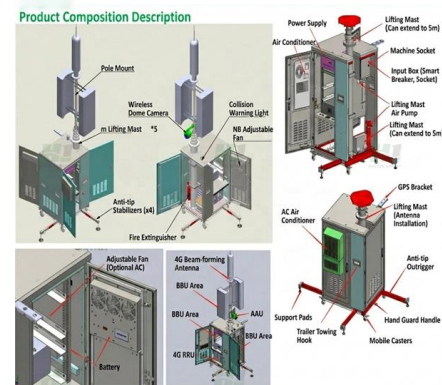

Distribution Boxes Rental in Dubai, UAE

We provide certified, heavy-duty distribution box rental in Dubai for events, construction sites, and temporary power setups. Our boxes ensure safe and efficient power management with fast delivery

[Contact Us](#)