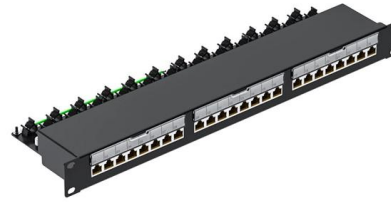

Telematics Box

A T-Box (Telematics Box) is a telematics control unit designed to provide various connected car services. T-Boxes are integral components of a vehicle's telematics system.

[Contact Us](#)

New ClickFix Attack Leverage Windows Run Dialog Box

ClickFix tricks users into pasting malicious commands, installing malware on Windows and macOS via fake CAPTCHA screens.

[Contact Us](#)

TBOX/TON

TBOX/TON price today is $0.000000001308 with a 24-hour trading volume of $3,149.02. TonBox contract address is EQBnU NmLn with $16.03 in liquidity.

[Contact Us](#)