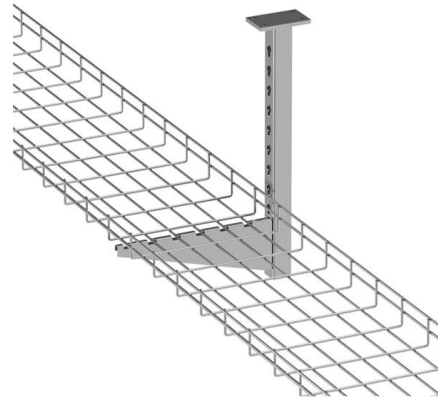

TBOX

Low-voltage cable connections within junction boxes or for flying connections (e.g., lighting fixtures, suspended ceilings) in civil and residential

[Contact Us](#)

TIBOX Enclosure Boxes,

PBT-6P Terminal Block Box TIBOX
IP66, Plastic Terminal Block Box, 6P 15A (Size 50x70x24mm.)
-40 ? ??? 120 ?

[Contact Us](#)