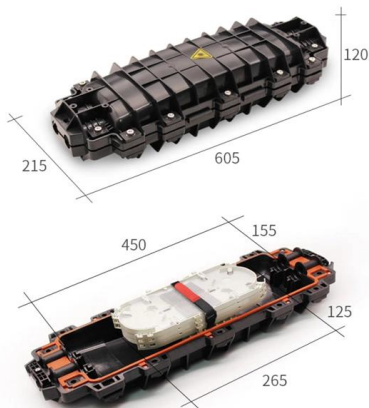

Buy Fiber Optic 24 Core ODF with SC/APC connector

1U Wall Mount Fiber Optic 24 Core ODF is a 1.19? standard size, easy install fiber optic patch panel with 24pcs SC/APC connectors and pigtailed.

[Contact Us](#)