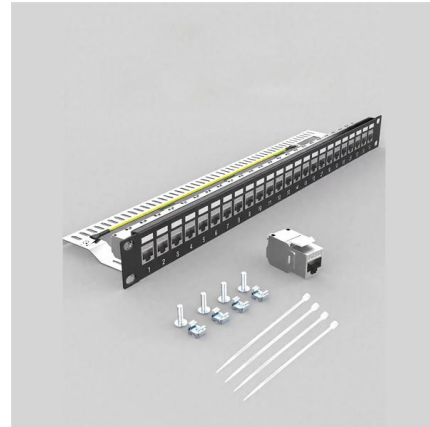

1U 24 Core Sliding Fiber Optic Patch Panel Manufacturer

High-density Sliding Fiber Optic Patch Panel for FTTH, data centers & telecom racks. Supports 12-96 fibers, 1U-4U design, low loss [Contact Us](#)