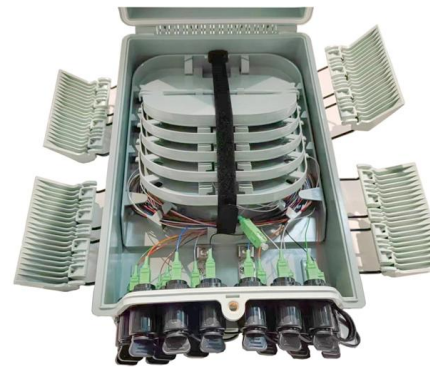

24-Port Gigabit PoE+ Switch , 300W, 4 SFP Uplinks

Upgrade your network with our 24-Port Managed Gigabit PoE+ Switch. Features 300W power budget, 4 SFP combo ports, L2 management (VLAN, QoS). Ideal for IP cameras & APs.

[Contact Us](#)