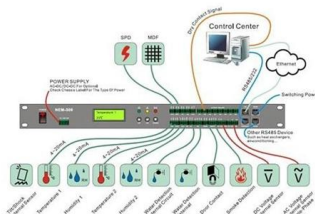

Mining distribution box

A mining distribution box is a specialized electrical enclosure designed to manage power distribution in harsh mining environments. These units are engineered to withstand the rigors of underground

[Contact Us](#)

aranzu Flow Distribution Box

The aranzu Flow Distribution Box is a cutting-edge solution designed to optimise slurry and fluid distribution in mining and mineral processing plants. Engineered

[Contact Us](#)

Intelligente Auswerteterminals

Moderne Wäge- und Informationstechnik hilft mit, die logistischen Aufgaben, den Materialfluss und Versand optimal zu gestalten. Auswerteterminals mit einsatzspezifisch-variabler