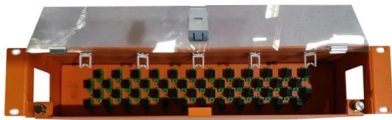

Swedish Fiber Optic Distribution Frame 6-core

Swedish Fiber Optic Distribution Frame 6-core

Lightframe Modular ODF

ODF (Optical Distribution Frame) används som terminal- och/eller anslutningspaneler i fiberoptiska kabelsystem. Flexibla lösningar som sparar tid och garanterar högt ställda kvalitetskrav samt

[Contact Us](#)

ODF: Optical Distribution Frame

ODF, or Optical Distribution Frame, is a high-capacity, high-density frame used for fiber optic cable connection, distribution, dispatch, and management.

[Contact Us](#)

HIGH DENSITY FLOOR STANDING FIBRE OPTIC DISTRIBUTION FRAME

The Norden High Density Floor Standing Fibre Optic Distribution Frame is a durable and versatile solution designed for efficient fibre management in high-demand environments. Made from high