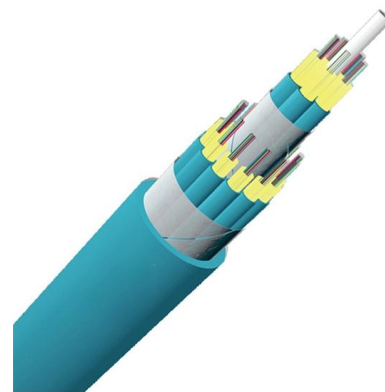

Surface Mounted Plastic Electrical MCB Tsm

Main Products: PV Combiner Box, Metal and Plastic Distribution Box, Surger Protector Device, Fuse, Circuit Breaker, Automatic Transfer Switch,

[Contact Us](#)