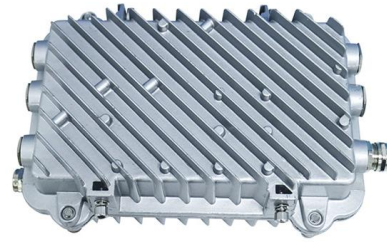

# **Surface-mounted transfer distribution box**

## Surface-mounted transfer distribution box

---

### Royu Surface Mounted Type Thermoplastic distribution Box

Royu Surface Mounted Type Thermoplastic distribution Box Polycarbonate (Door and Panel) ABS Material (Body) item Code RDB-4S RDB-6S RDB-8S RDB-12S

### Surface Mounted Plastic Electrical MCB Tsm

Surface Mounted Plastic Electrical MCB Tsm Distribution Box, Find Details and Price about Distribution Box Junction Box from Surface Mounted