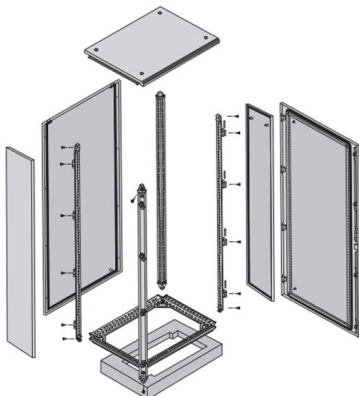

Surface mount electrical boxes