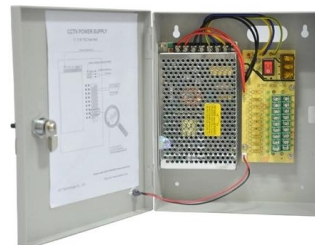

Cable tray SKS-Magic® 60, unperforated FS

Find out more about Cable tray SKS-Magic® 60, unperforated FS now! OBO - your provider for Cable trays, plug connection.

[Contact Us](#)