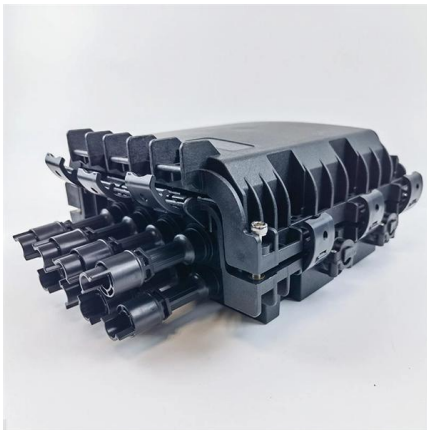

Cable Tray Australia , Cable Management Tray , Cable

Cable trays are a type of cable management system used to support and organise electrical cables and wires in commercial, industrial, and residential settings.

[Contact Us](#)

Cable Tray Price List Philippines Updated 2026

These trays are mounted on walls, ceilings, or floors to create pathways for cables to help provide a safe and efficient means of routing and

[Contact Us](#)