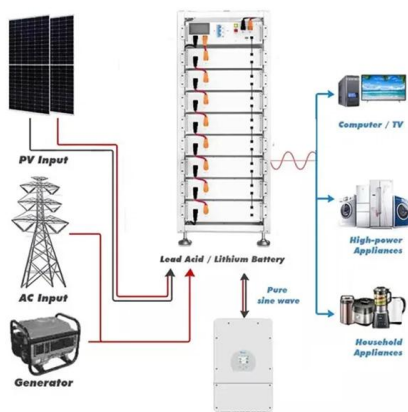

Kable Kontrol® Wire Mesh Cable Tray

Kable Kontrol Cable Trays are not only great for Smaller Commerical projects, but also for industrial applications. In fact, our cable trays are specifically designed to

[Contact Us](#)

Cable Trays , RS