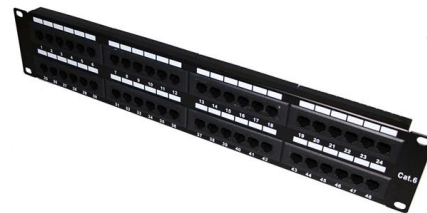

Customized Perforated Cable Trays Fireproof Heavy Duty Cable

Max. Working Load According to size Application Network, Industrial, Construction, Managing Cables, Cable Support, Cable Laying, Cable Wiring Place of Origin Shandong, China Model Number Ladder

[Contact Us](#)