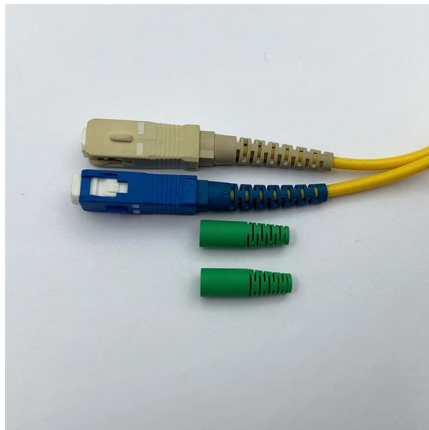

304 Stainless Steel Bridge Rack Hot-Dip Galvanized Spray

¥4.95 Approx. ?$0.73 Stainless Steel Fume Hood, Industrial Stainless Steel Dust Removal Hood, Laboratory Exhaust Hood, Customizable in Various Specifications, Smoking Hood ¥54.45 Approx.

[Contact Us](#)

Certified Steel Cable Tray Trough Type Fireproof Flame Retardant for

Fucheng Junhe Communication Equipment Co., Ltd. is committed to the research and production of high standard computer room wiring products, aluminum alloy cable trays, feeder windows, fiber optic

[Contact Us](#)

Factory direct sales Industrial Molded Energy-saving Steel Electrical

The cable trays include: trough type, tray type, large-span type and various models, all of which can be processed and customized. Surface treatments include galvanizing, galvanizing with plastic coating,

[Contact Us](#)