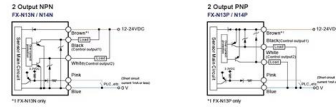

What Is a Distribution Box?

If you're going to buy a distribution box, there are several things you should look for. You should choose a distribution box that's made of a durable

[Contact Us](#)

Custom Electrical Enclosures & Distribution Boxes for Industrial and

Discover how E-abel delivers custom electrical enclosure and electrical distribution box solutions for industrial, commercial, and infrastructure projects. Learn how precision-drilled mounting

[Contact Us](#)