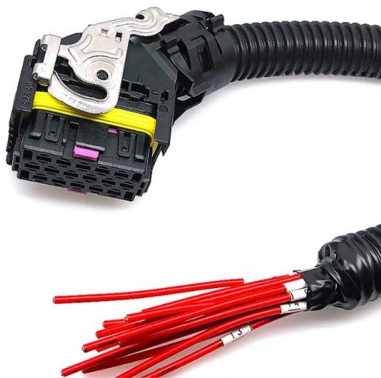

for Industrial

Shop high-quality 316 stainless steel wire mesh cable trays for reliable and durable performance in various industrial applications. Find better prices now!

[Contact Us](#)

Cablofil 316L Stainless Steel Wire Cable Tray Cantilever Arm Fixing

316L stainless steel cantilever arm fixing bracket for wall mounted wire cable trays. Delivers high corrosion resistance and durable support in demanding installations.

[Contact Us](#)

Channel with connector

Cablofil EDSS6 316L Stainless Steel EDS Fast Coupler

316L stainless steel fast coupler for secure longitudinal joining of wire mesh cable trays. Hinged horizontal joint supports precise alignment for 50-600 mm trays in demanding environments.