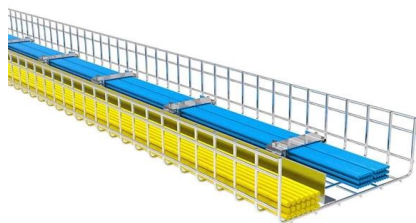

Cable Tray Installation

Whether you're building a commercial setup or upgrading an industrial plant, proper cable tray installation ensures neat wiring, safe access, and easy maintenance. But before you lay the first tray

[Contact Us](#)