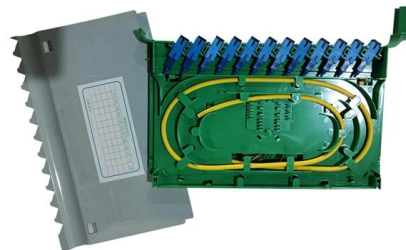

Contact Us

For datasheets, pricing, or custom fiber access solutions, please visit:
<https://frindel.es>