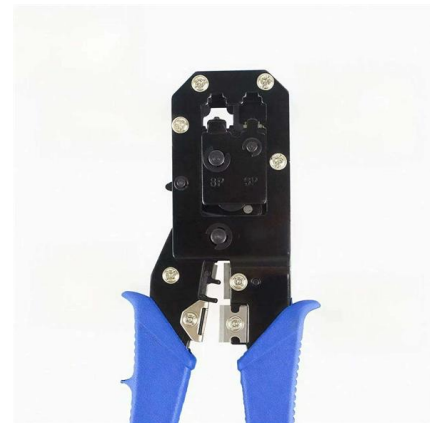

Cable Tray Center-Mount Hangers , McMaster-Carr

Choose from our selection of cable tray center-mount hangers, including cable and hose trays, steel formable cable and hose trays, and more. Same and Next Day Delivery.

[Contact Us](#)

Cable Tray Brackets & Hangers

Our brackets and hangers are constructed from high-quality materials, including pre-galvanized steel, hot-dipped galvanized steel, and stainless steel (A316/A4), ensuring durability and corrosion resistance.