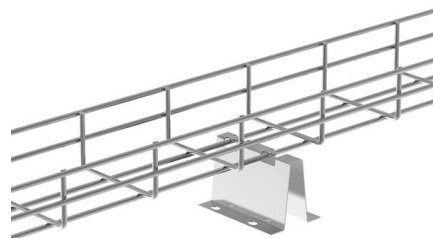

### Cable Tray 60x400mm RVS316 , 60 mm , 3000 mm , Stainless Steel

Cable Tray 60x400mm RVS316 with sizes H=60mm, B=400mm, D=1,0mm, L=3000mm, stainless steel 316, perforated.

[Contact Us](#)