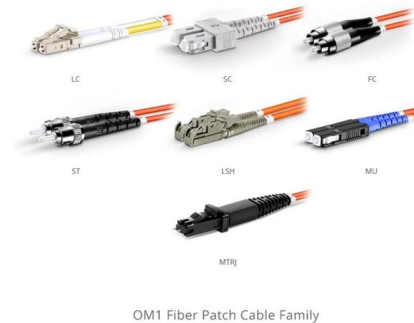

Cable tray H=60,Stainless 304 400

CSU76704034 - Stago - ES114 tray perforated 60x400mm L=3m 1mm stainless steel AISI 304.

[Contact Us](#)

Cable Tray Ladder Trunking Wire Basket Installation

Cable tray shall be fixed to the structure at not more than 3 meter intervals, depending on cable tray thickness. Cutting of Stainless Steel Wire Mesh Cable Tray:

[Contact Us](#)