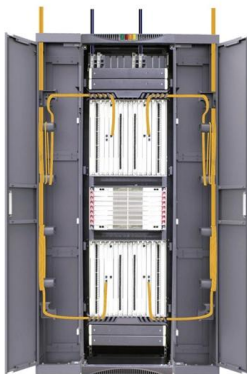

Cable tray 400mm

Shop high-quality cable tray 400mm from reliable suppliers. Durable, galvanized, and perfect for indoor and outdoor electrical systems. Bulk orders available.

[Contact Us](#)