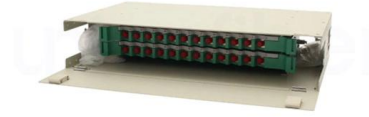

Telecom Distribution Box , Best Prices & Suppliers in Sri

Get high-quality telecom distribution boxes for structured cabling and efficient telecom network management.

[Contact Us](#)

Mcb box type 500 8 way switch home office distribution box main

type 500 box Can use for 8 breakers Easy to install Heavy duty product Electricians best choice Limited stock available Best quality product to make your work easy.Money worth product to make your

[Contact Us](#)

Walfront Terminal Distribution Box DIN Rail Terminal Block 2-level

Shop Walfront Terminal Distribution Box Din Rail Terminal Block 2 Level at best prices at Desertcart Sri Lanka. FREE Delivery Across Sri Lanka. EASY Returns & Exchange.

[Contact Us](#)