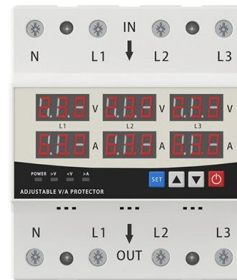

[Contact Us](#)

PATCH PANELS

FIBER PATCH PANNEL 12 PORT SC In Stock, Only 1 left Rs. 5,650.00 or 3 X Rs. 2,109.33 with * T&C Apply

[Contact Us](#)

LED DISPLAY PANEL

CURRENT STATUS CLEARLY VISIBLE

IT CAN CLEARLY SHOW THE CURRENT STATUS AND VOLTAGE STATUS, WITH EFFICIENT OPERATION AND RAPID RESPONSE.