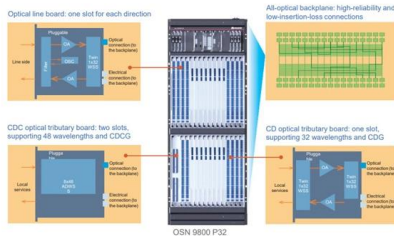

Sri Lanka ODF patch panel 12 cores

Sri Lanka ODF patch panel 12 cores

Best Rack Mount Fiber Patch Panel in Sri Lanka , Buy Bulk

Best B2B Platform to buy Bulk Rack Mount Fiber Patch Panel in Sri Lanka trusted wholesalers. Customize MOQ of Rack Mount Fiber Patch Panel manufacturer from Sri Lanka, deal with top Rack

[Contact Us](#)

Fiber Optic Patch Panel-12 core, Horana

ODF-LBT Series is made of cold-roll steel box, 19-inch rack mount for FC, ST, SC, LC, MTRJ etc adapter, with plastic splice tray inside, suitable for pigtail, ribbon