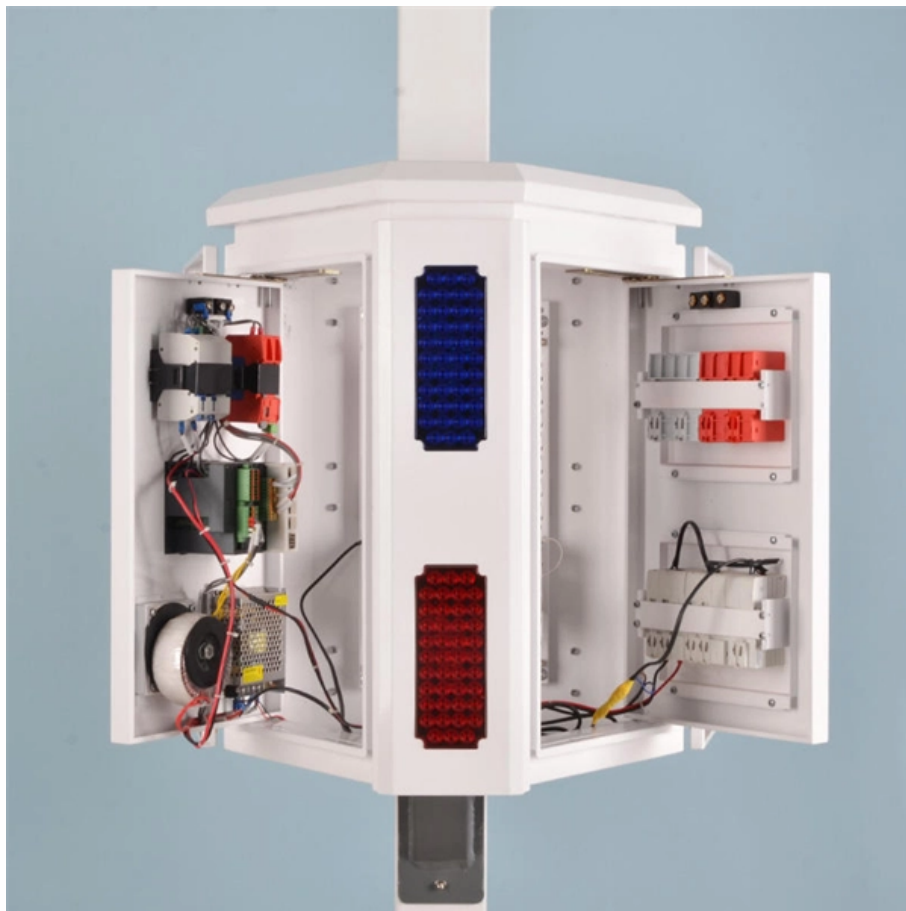

Sri Lanka ODF patch panel 12 cores