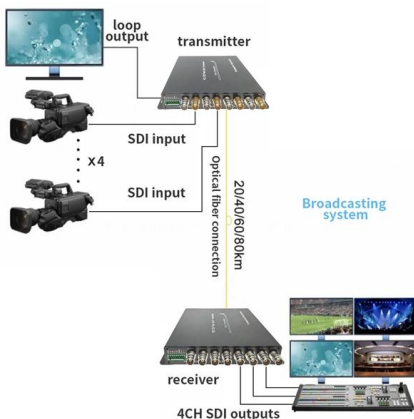

12 Fiber OM3OM4 Patch Panel 6xDuplex LC Fiber Optic Sri Lanka

Shop 12 Fiber OM3OM4 Patch Panel 6xDuplex LC Fiber Optic Coupler, LC UPC LGX Footprint Patch Panel with LC to LC Fiber Optic Adapter Connectors -Supports 1U Rack Systems online at a best

[Contact Us](#)