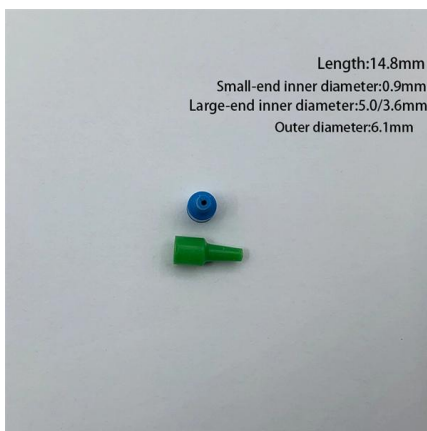

G.657A2 Fiber: The Ultimate Solution for High-Density

As a leading optical fiber manufacturer, GL FIBER takes pride in producing premium G.657A2 fibre that meets the most demanding network

[Contact Us](#)

Fiber Optic 2 Core G657A2 FTTH Drop Cable