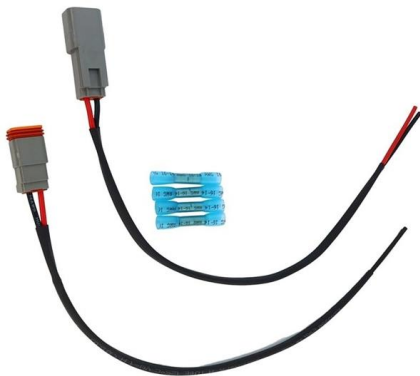

CTS Fiber Optic Outdoor Drop Cable Single Mode OS2 G.657A2 PE

Specifications Product Features Cable type Single Mode OS2 compliant to ITU-G.657A2 Fiber Count Available in 2 or 4 Fibers Construction

[Contact Us](#)