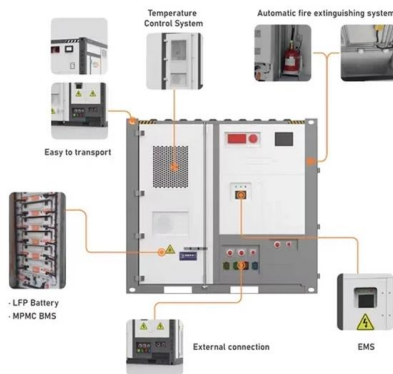

Grandstream GWN7831 Enterprise Layer 3 Managed Aggregation

The GWN7830 series are Layer 3 aggregation switches that allow enterprises to build scalable, secure, high-performance, and smart business networks that are fully manageable and support maximum

[Contact Us](#)

Aggregation , TP-Link Sri Lanka

Equipped with all-fiber ports, Aggregation Series Switches deliver up to 25 Gbps. With features such as Static Routing, DHCP Server, ACL, IGMP Snooping, STP, LAG, and centralized cloud management,

[Contact Us](#)

Aggregation , TP-Link Sri Lanka

Aggregation Series Switches Equipped with all-fiber ports, Aggregation Series Switches deliver up to 25 Gbps. With features such as Static Routing, DHCP Server, ACL, IGMP Snooping, STP, LAG, and

[Contact Us](#)