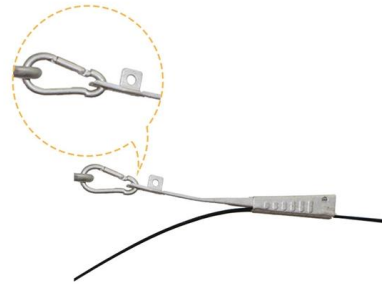

[Contact Us](#)

Compact PD and multi-PD distribution boxes

Stackable box with fixing lugs for screw and nail attachment. Coupling mounting plate with fixing ears, suitable for both screw and ejection mounting. Equipped with VD wire 2.5 mm².

[Contact Us](#)

Distributor boxes , Phoenix Contact

Use distributor boxes for quick and clear cabling in the field. Distributor boxes bundle several cables into one master cable that is connected to the controller. Thanks to the status indicator, you have an