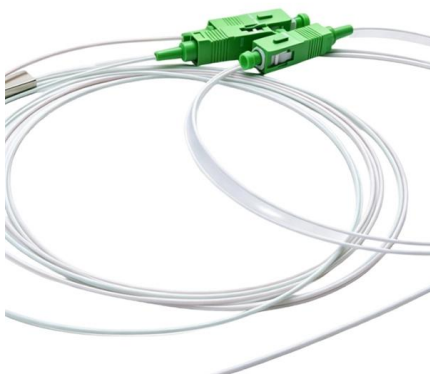

Black distribution box

Buy a wholesale black distribution box and experience smooth management and distribution of electricity. Visit Alibaba and order power distribution equipment that you like.

[Contact Us](#)

Distribution Boxes and Enclosures

Our products are designed to protect your electrical components and ensure reliable performance. Shop now and find the perfect distribution box or enclosure for your

[Contact Us](#)

Black IP67 Enclosures, Boxes, & Cases - Mouser

Mouser offers inventory, pricing, & datasheets for Black IP67 Enclosures, Boxes, & Cases.

[Contact Us](#)