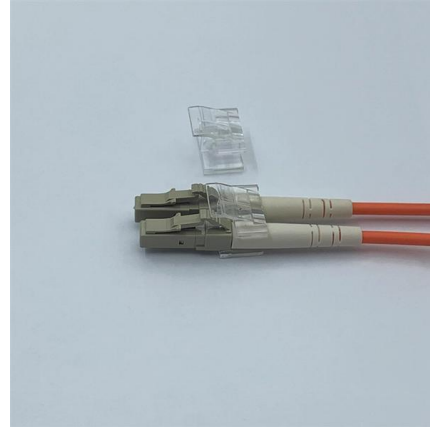

Power Distribution Box

Find here Power Distribution Box, electric distribution box manufacturers, suppliers & exporters in India. Get contact details & address of companies

[Contact Us](#)

Black Box Distribution

CMD Ltd's Black Box is a compact Power Distribution Unit (PDU) that is generally mounted under a workstation. Designed to allow compliance with BS 7671

[Contact Us](#)