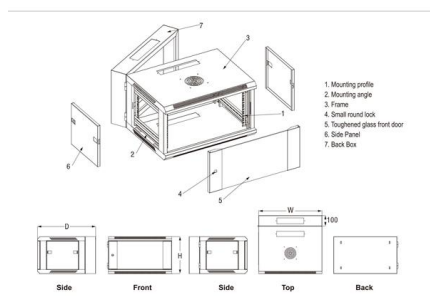

[Contact Us](#)

ethernet splitter 2.5g , Newegg

2.5G Uplink Ethernet Splitter, 2.5Gb Uplink Port & 4x1000Mbps Ethernet Port, Home Multi-Gigabit Network Hub Switch, Unmanaged Plug & Play, Metal Case, Desktop/Wall-Mount Model #: GB003544