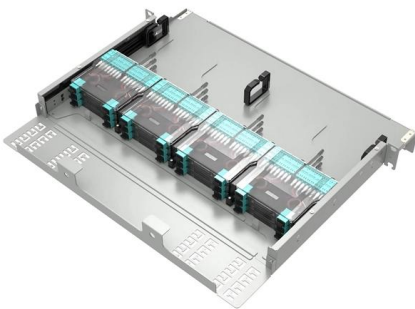

INFLX_117, 3 Pin,5 Pin 16 Amps Industrial Plug and

Buy Influxx INFLX_117, 3 Pin,5 Pin 16 Amps Industrial Plug and Socket, 63 Amps TPN With DB Distribution Board for Rs.3599 online. Influxx INFLX_117, 3 Pin,5

[Contact Us](#)

Portable Socket Distribution Box IP67 Industrial Socket

Portable Socket Distribution Box IP67 Industrial Socket Box Plastic Waterproof Junction Box Product overview Compliant with European/international standard

[Contact Us](#)

Contact Us

For datasheets, pricing, or custom fiber access solutions, please visit:
<https://frindel.es>