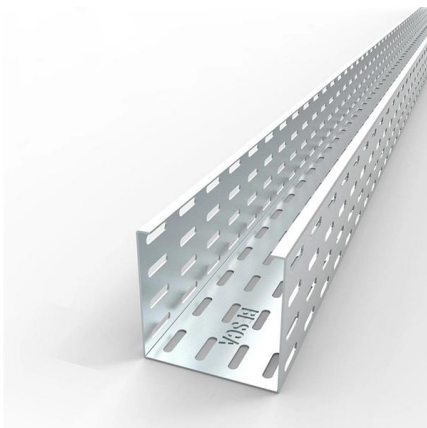

EEGS-COVER.PDF

COPYRIGHT This General Specification is solely compiled for use on electrical installations in Government buildings of the Hong Kong Special Administrative Region. 2. This General Specification

[Contact Us](#)

Number of Circuits in Enclosures , UpCodes

The code specifies restrictions on the number of circuits that can be housed within a single enclosure. This limitation is designed to reduce the potential impact of short circuits or ground faults, enhancing

[Contact Us](#)

Cables Concealed in A Wall or Partition: Room 1

The document summarizes changes made to British Standard 7671 regarding cables concealed in walls at a depth of 50mm or less. Key changes include: 1) Cables

[Contact Us](#)