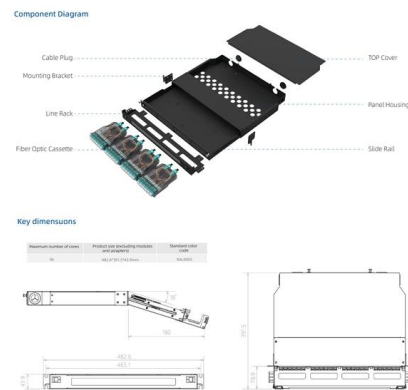

Residential electrical installation

National standards commonly recommend the subdivision of circuits according to the number of utilization categories in the installation concerned (see Figure Q10): At least one lighting

[Contact Us](#)

NEMA Enclosures: Types, Sizes & Uses , IQS Directory

Browse the types such as type 1, type 2, and type 3R, sizes, and applications like industrial control panels and fire alarm panels of NEMA enclosures.