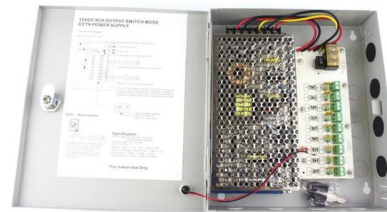

Optical network terminals (ONTs)

White paper An optical network terminal (ONT) is a device used to "convert" the signals from the fiber network into a technology that end-users can use to connect their devices, like laptops, tablets,

[Contact Us](#)

What is an optical network terminal (ONT)?

An optical network terminal is a device that connects a customer's premises to an optical network. Learn all about ONTs, how they work, and why

[Contact Us](#)