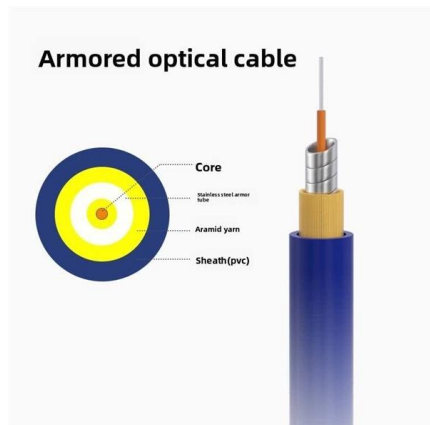

Indoor Optical Cable Manufacturers, Custom Factory

With its good transmission capabilities, indoor optical cables use cutting-edge technology as the core to ensure low signal attenuation and provide a strong and stable connection for high-speed data

[Contact Us](#)

Catalogue Fiber Optic Cable

· Cable with adhesive glue is against the wall tightly after construction, but it can be taken with strong strength and it's not easy to damage the larger area walls

[Contact Us](#)

Optical Interconnect Market Report 2026

Asia-Pacific is expected to be the fastest-growing region in the forecast period. The regions covered in the optical interconnect market report are Asia-Pacific, South East Asia, Western Europe, Eastern

[Contact Us](#)