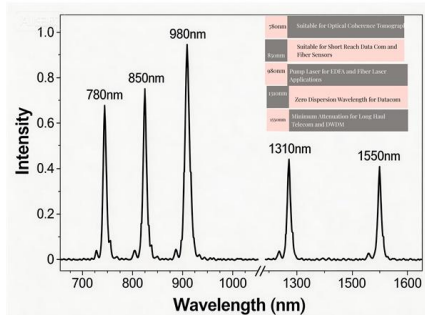

Opti-Core Fiber Optic Indoor/Outdoor All Dielectric Cable

GR-20, Issue 2, GR-409 and with relevant EIA/TIA-455 series FOTPs for fiber optic cable. Opti-Core™ Fiber Opti Indoor/Outdoor Low Smoke Zero Halogen (LSZH) Rated Cable meets the IEC 60794-1

[Contact Us](#)

South-East Asia Japan Cable (SJC) System Overview

The South-East Asia Japan Cable System (SJC) is a consortium Intra-Asia submarine cable system linking up to 8 countries / territories in Asia. The SJC