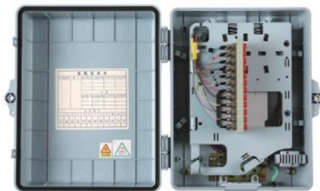

12 port patch panel in cat5e,cat6 and cat6a. Mini patch panel suitable for home,small business and network applications.

[Contact Us](#)

Cat6 110-Style Wall Mount Patch Panel, 12-Port

Cat6 110-Style Wall Mount Patch Panel, 12-Port
The 12-port Cat6 patch panel with 110 punch down termination is colour coded for both T568A and T568B wiring, providing the perfect

[Contact Us](#)

OEM 12 Cores Sc Upc ABS Fiber Patch Panel

Fiber patch panel is integrated units designed to secure and protect the cables inside the box, providing efficient fiber management solutions.

[Contact Us](#)