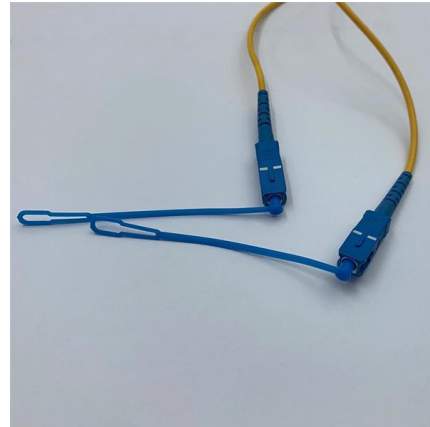

Cisco High-Density Fiber Patch Panel, Simplex, MPO

Cisco's Patch Panel and Specialty Cables enable Day 1 connectivity and a fiber management solution. Patch Panel is a long-term solution that can

[Contact Us](#)