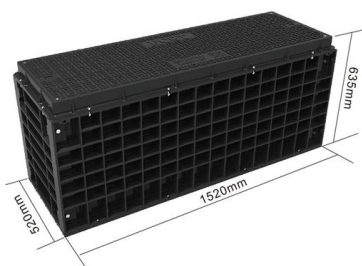

Patch Panel Patch Panels , element14 Singapore

Buy Patch Panel Patch Panels. element14 Singapore offers fast quotes, same day dispatch, fast delivery, wide inventory, datasheets & technical support.

[Contact Us](#)

12 Core Fiber Optic Patch Panel

Fiber Patch Panel 12 Core is constructed with the highest quality materials, including sturdy aluminum alloy and durable plastic. This means it is built to last and can

[Contact Us](#)