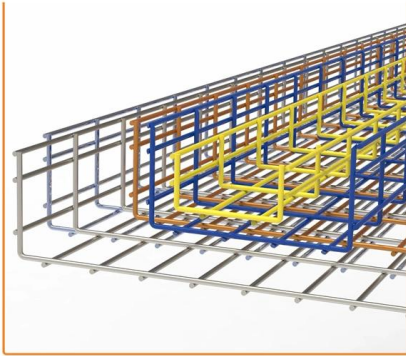

Cable Trays, Cable Management Trays

Buy Cable Management Cable Tray, Wire Tray & Cable Baskets. The perfect cable management solution. Shop Today!

[Contact Us](#)

Galvanised Cable Trays , The Cable Manager

Introduction to galvanised cable trays Galvanised cable trays have become an indispensable element in modern cable management, providing an organized and

[Contact Us](#)

Cable Trays In South Africa

Applications of Our Cable Trays Our cable trays are ideal for various applications, including: Power plants and industrial facilities Data centers and telecommunication rooms Commercial buildings and

[Contact Us](#)

Wire Mesh Cable Trays , Accessories

RMD Supplies Wire Mesh Cable Trays and Accessories in South Africa. RMD Cable Management South Africa.

[Contact Us](#)