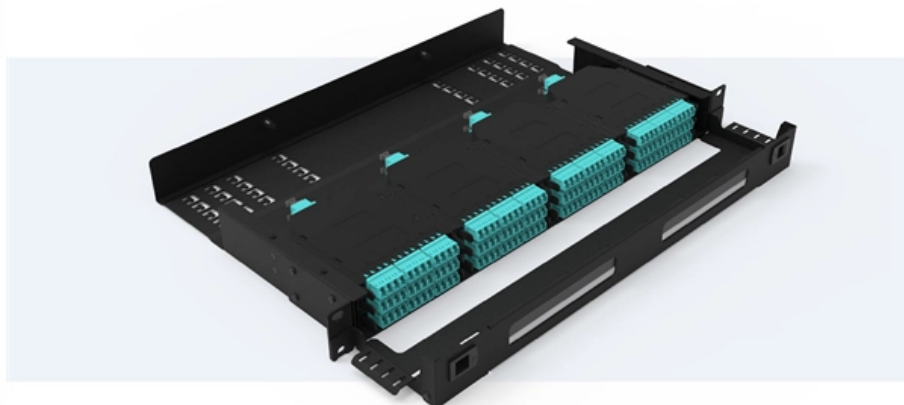

## Pre-Terminated Patch Panel

Standard 19" width

Max 144 fibers in 1U

MPO/Fusion Dual-Purpose

Removable Cable Management Tray

Transparent Front Cover

High-Quality Matte Coated Steel

### 300MM X 50MM 50/100 WIRE MESH CABLE TRAY - 3

300MM X 50MM 50/100 WIRE MESH CABLE TRAY - 3 METERS at your No.1 Electrical Suppliers - Best Prices and Fast, Reliable Delivery. Shop Online and

[Contact Us](#)