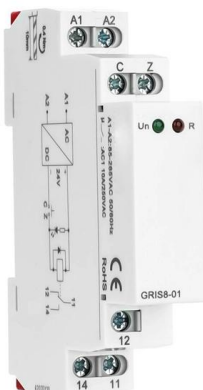

Home

Our primary focus at Southern Elements is providing customers with fiber optic products or equipment needed for their desired applications. We ship across

[Contact Us](#)

Networking, ICT and Telecommunication Distributor , Scoop

Hier sollte eine Beschreibung angezeigt werden, diese Seite lässt dies jedoch nicht zu.

[Contact Us](#)

Fiber Optic Splicing Jobs

Proficiency in fiber optic cable splicing, termination, and testing. Knowledge of fiber optic technology, equipment, and tools.

[Contact Us](#)

Pricing Structure - Fiber Optic Repairs - Fibre Optic Repairs

Multi & Single Mode Fusion Splicing - R 95.00 / Splice (Please Note That The Splicing Pricing Does Not Incl: Call Outs, Preparation Of Fiber Cable, Splice Enclosures & Travelling) OTDR Testing & Test

[Contact Us](#)