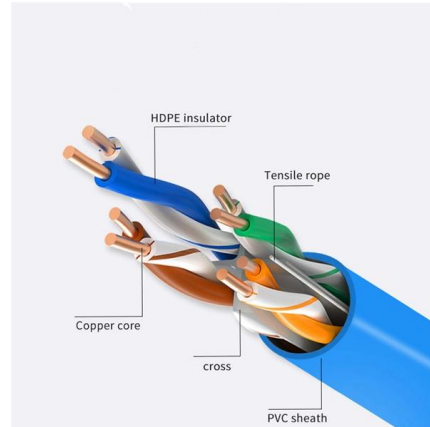

Mini Splice Enclosure (12 Core) - Southern Elements

Description The Mini Splice Enclosure (12 Core) is a compact and robust solution designed for network engineers to effectively manage and protect fiber optic splices in various installation environments.

[Contact Us](#)

Fiber Splice Box

The Fibre Splice Box (Junction) includes a 8 Core Splice Cassette, suitable for

[Contact Us](#)

Fibre Splice Tray + 24 Port SC with splice kit - Fibre

Keep your fiber connections organized and secure with the Fibre Splice Tray + 24 Port SC with Splice Kit. Perfect for efficient management, this tray supports up to

[Contact Us](#)