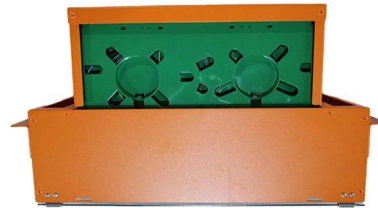

Home

Our primary focus at Southern Elements is providing customers with fiber optic products or equipment needed for their desired applications. We ship across

[Contact Us](#)

Networking, ICT and Telecommunication Distributor , Scoop

Hier sollte eine Beschreibung angezeigt werden, diese Seite lässt dies jedoch nicht zu.

[Contact Us](#)