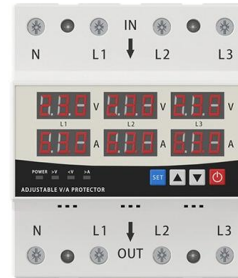

LED DISPLAY PANEL

CURRENT STATUS CLEARLY VISIBLE

IT CAN CLEARLY SHOW THE CURRENT STATUS AND VOLTAGE STATUS,
WITH EFFICIENT OPERATION AND RAPID RESPONSE.

Socket Combination Box & Fuse Box

Discover equipped or empty socket and fuse box solutions for industrial, construction, and workshop use. Built for safety and durability!

[Contact Us](#)