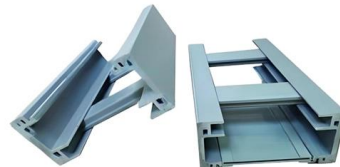

Contact Us

For datasheets, pricing, or custom fiber access solutions, please visit:
<https://frindel.es>