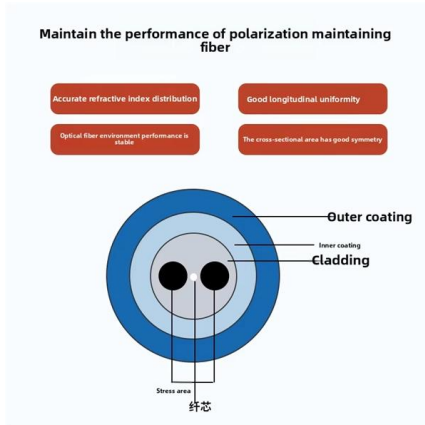

Smart City Aggregation Switch LPO

CPO vs LPO: Choosing the Right Path for Next-Gen

CPO vs LPO: Compare key differences, benefits, power savings, and best use cases for data centers to choose the right optical technology for your

[Contact Us](#)

PoE+ Series Switches Link Aggregation Configuration Guide

In the case when the static aggregation is used, it is required that the link of the physical port should be up, and the VLAN attribute of aggregation port and physical port should be identical, and then this

[Contact Us](#)