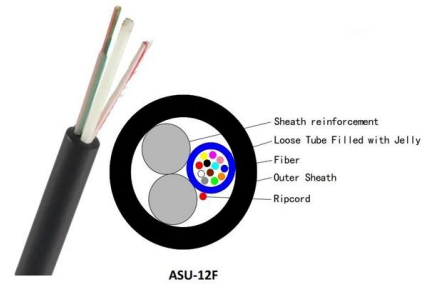

[Contact Us](#)

PoE+ Series Switches Link Aggregation Configuration Guide

In the case when the static aggregation is used, it is required that the link of the physical port should be up, and the VLAN attribute of aggregation port and physical port should be identical, and then this

INTELLIGENT AGGREGATION

The basic solution being proposed is to place one or more commodity Ethernet switches into the PoP as smart aggregation switches. Those switches would connect the CE devices and/or access devices to

[Contact Us](#)

USW-PRO-Aggregation

Erstellen und erweitern Sie Ihr Netzwerk mit dem UniFi® Switch, der Teil des Ubiquiti® UniFi Enterprise-Systems ist. Der UniFi Switch, Modell USW

[Contact Us](#)

Smart grid events aggregation algorithms

SMART AGGREGATION SWITCH

Configuring Aggregation and Access Switches to Be Managed by the

In this example, aggregation/access switches and APs respectively use different auto-negotiated management VLANs. When configuring the management VLANs, enable the management VLAN