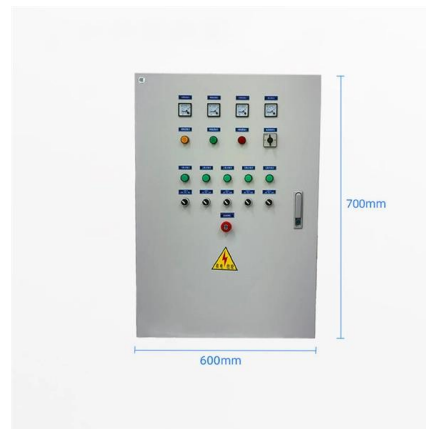

Link Aggregation Configuration

S1720, S2700, S5700, and S6720 V200R011C10 Configuration Guide - Ethernet Switching This document describes the configuration of Ethernet services, including configuring link aggregation,

[Contact Us](#)